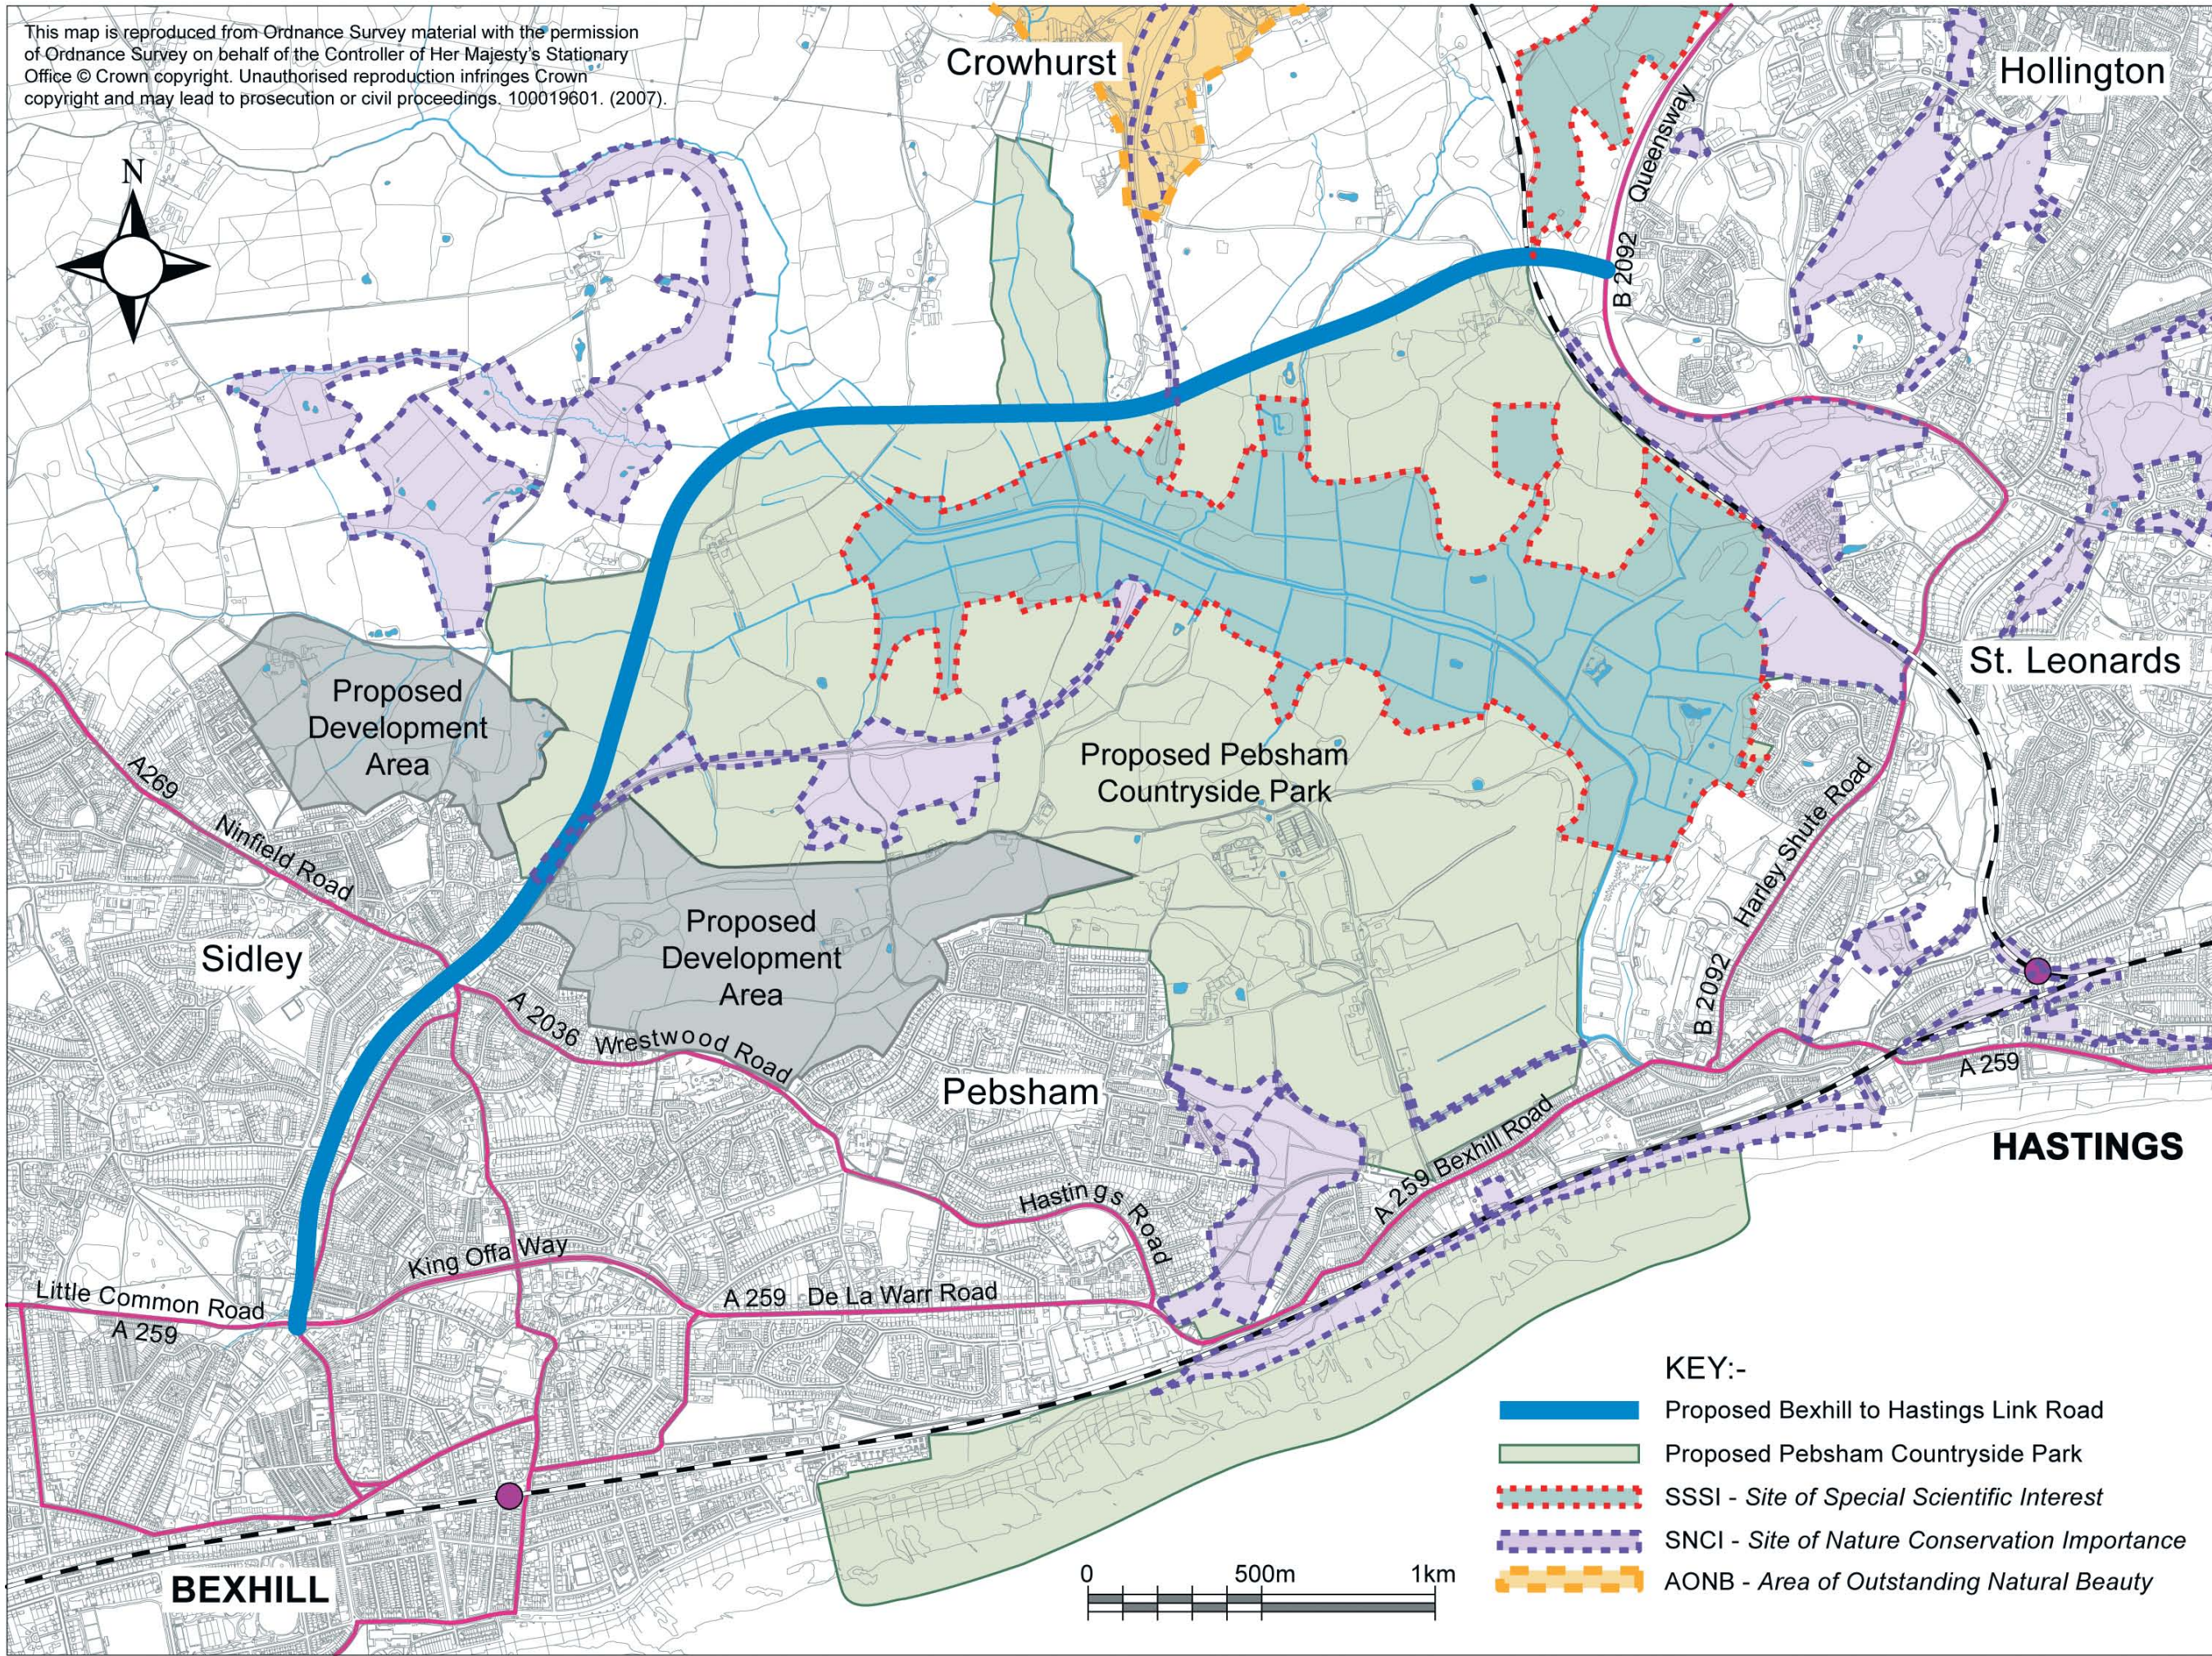

This map is reproduced from Ordnance Survey material with the permission of Ordnance Survey on behalf of the Controller of Her Majesty's Stationary Office © Crown copyright. Unauthorised reproduction infringes Crown copyright and may lead to prosecution or civil proceedings. 100019601. (2007).

- KEY:-**
- Proposed Bexhill to Hastings Link Road
  - Proposed Pebsham Countryside Park
  - SSSI - Site of Special Scientific Interest
  - SNCI - Site of Nature Conservation Importance
  - AONB - Area of Outstanding Natural Beauty