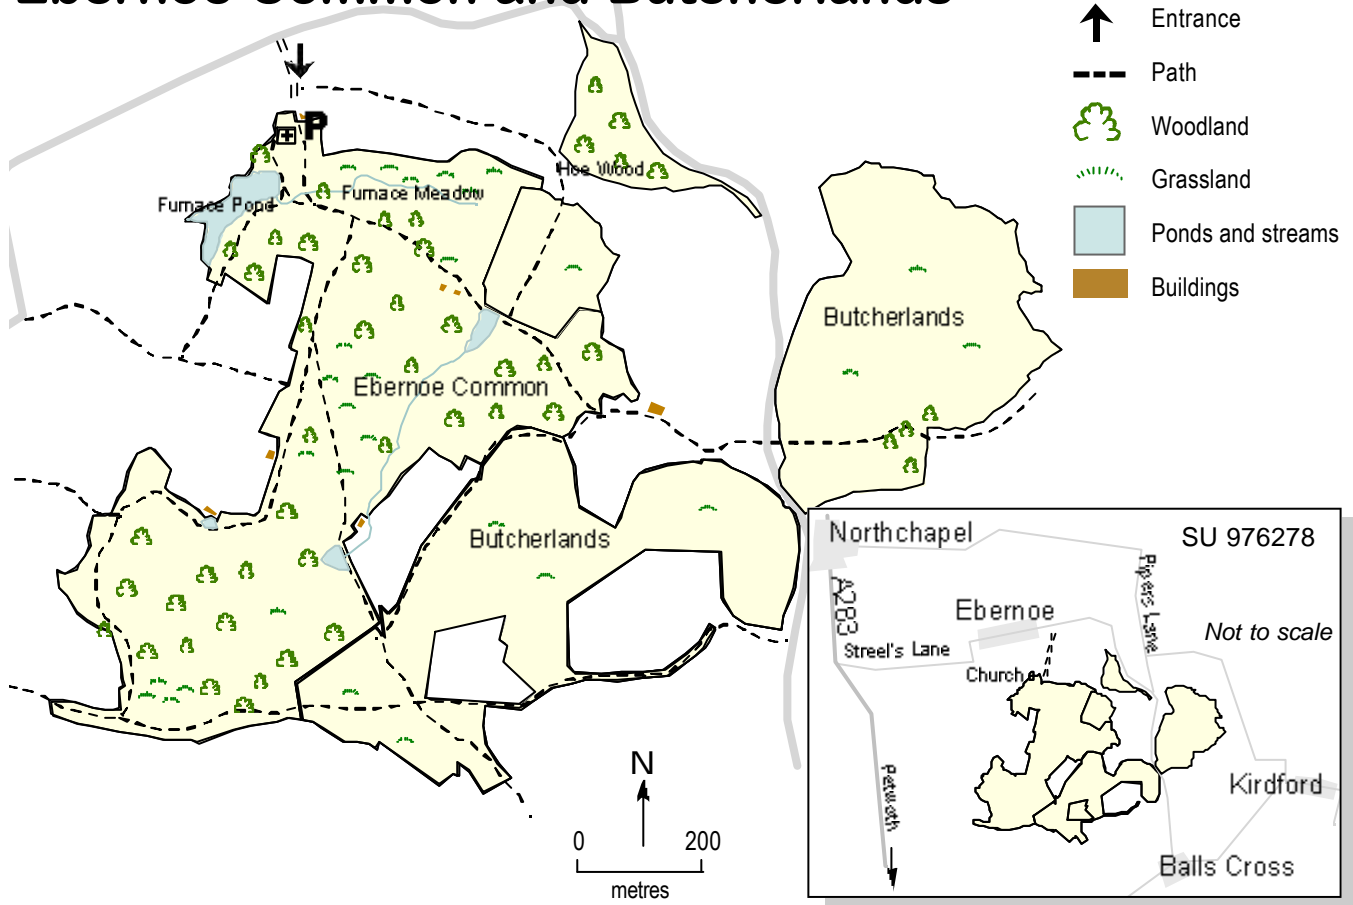

# Ebernoe Common and Butcherlands

The Sussex Nature Reserves Guide is available for £10 (inc. p&p) from Sussex Wildlife Trust