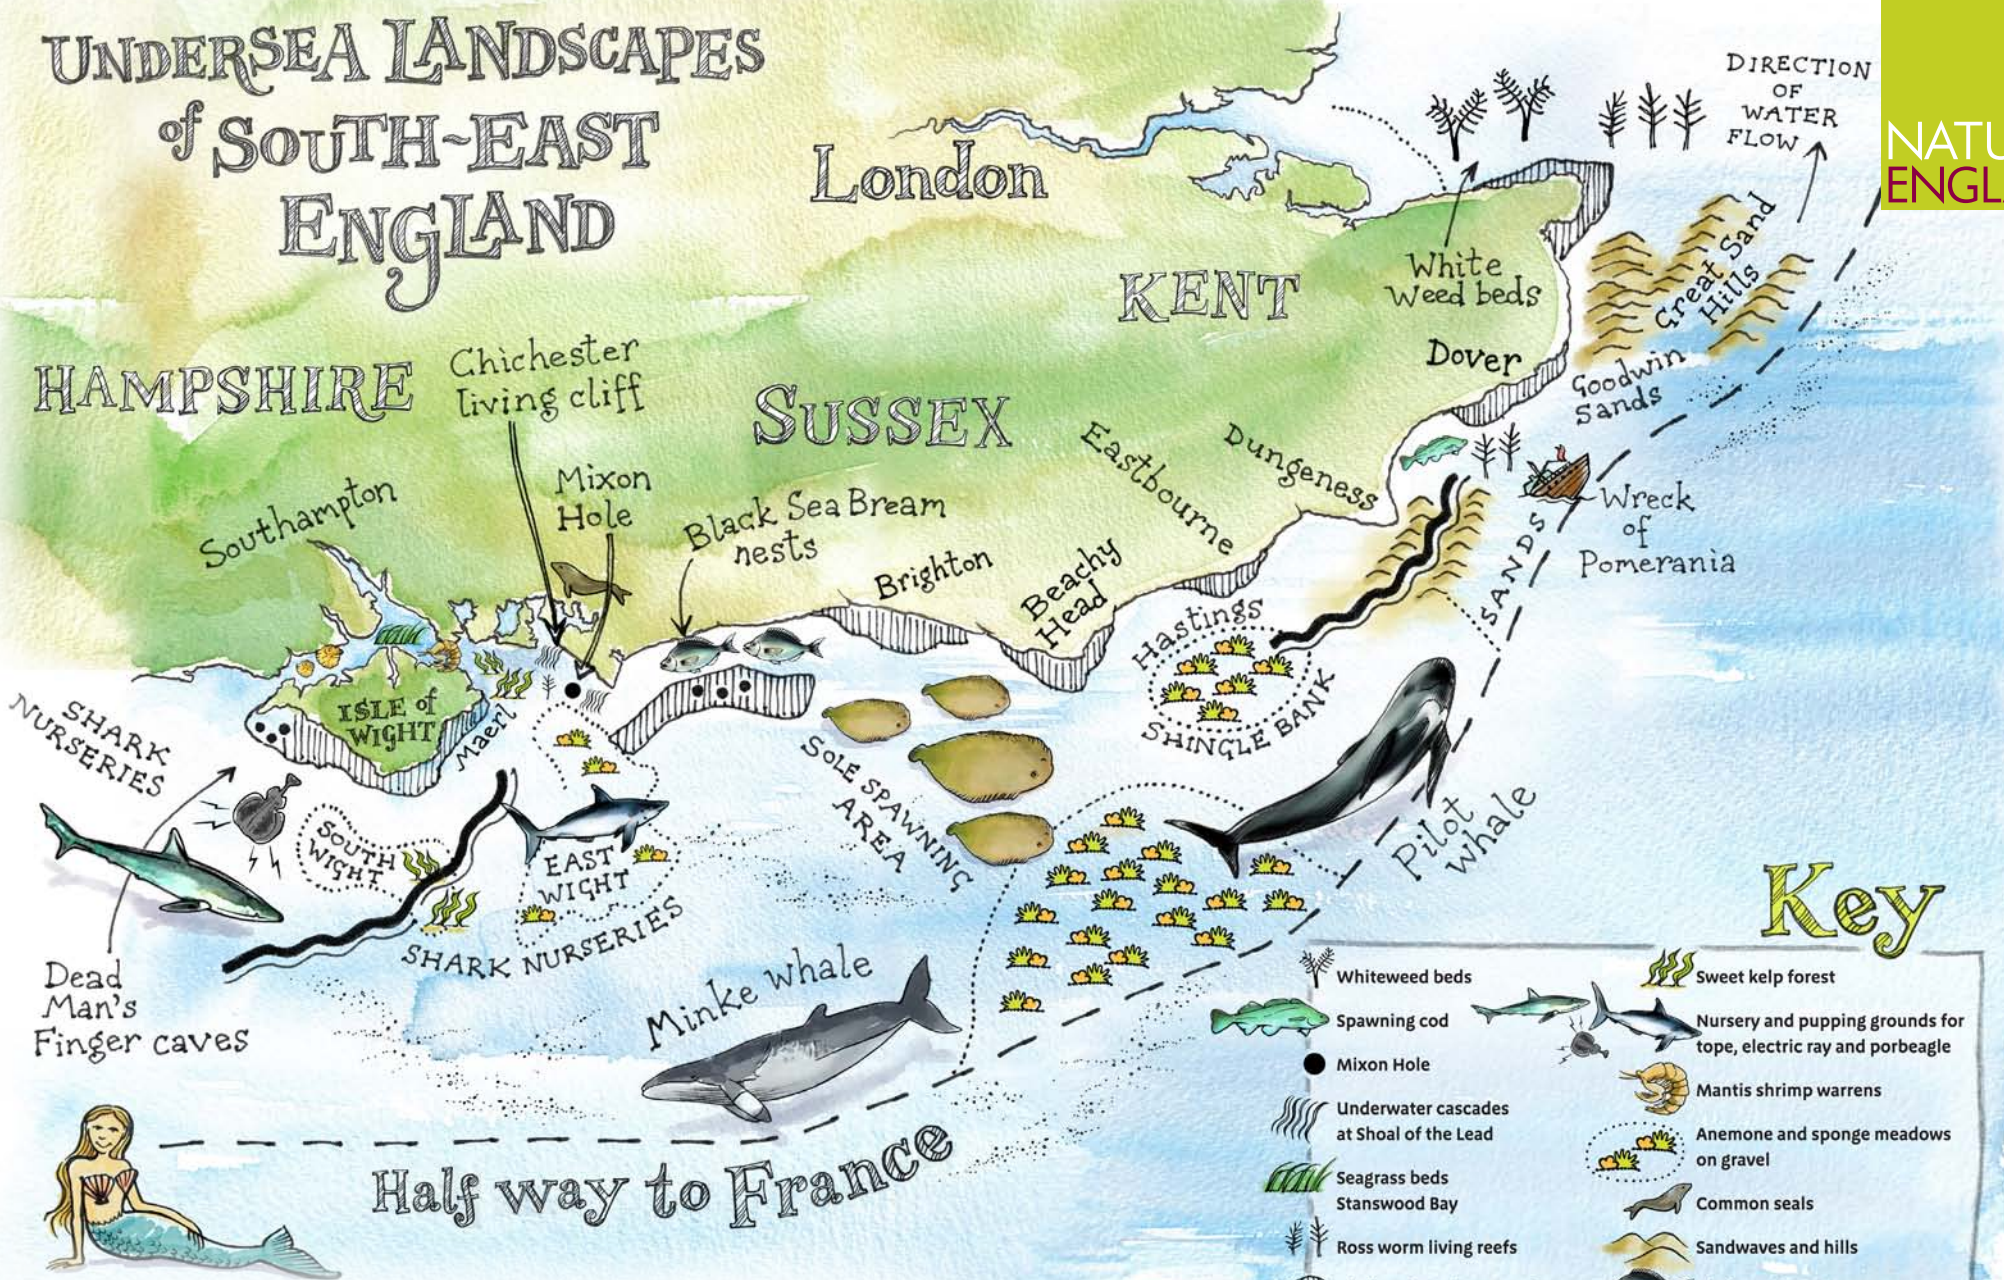

UNDERSEA LANDSCAPES of SOUTH-EAST ENGLAND

For more information about how to explore your local hidden undersea landscape, visit www.naturalengland.org.uk/campaigns/marine